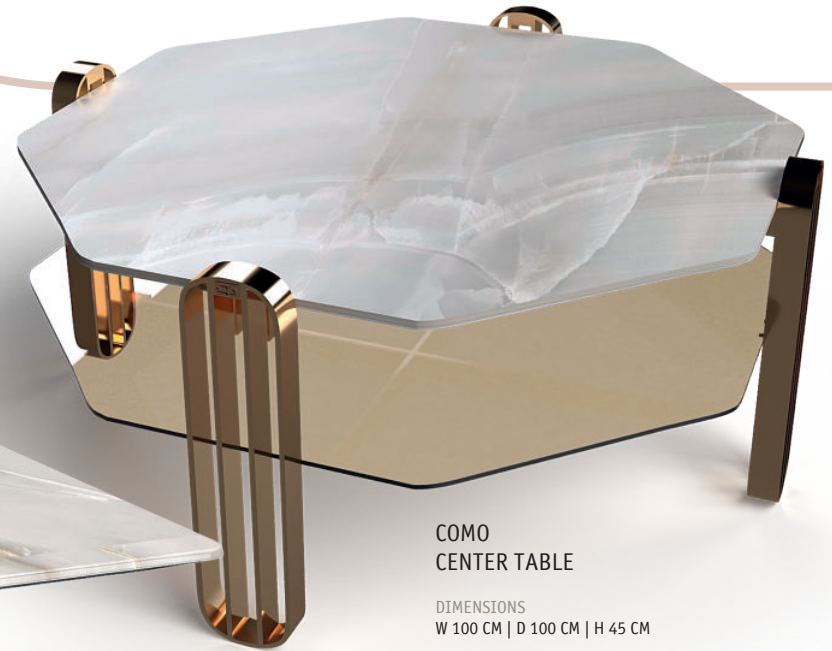

COMO ARMCHAIR

DIMENSIONS
W 75 CM | D 75 CM | H 75 CM

MATERIALS AND FINISHES
Polished gold brass, Fabric.

COMO CENTER TABLE

DIMENSIONS
W 100 CM | D 100 CM | H 45 CM

MATERIALS AND FINISHES
Polished gold brass, marble, glass.