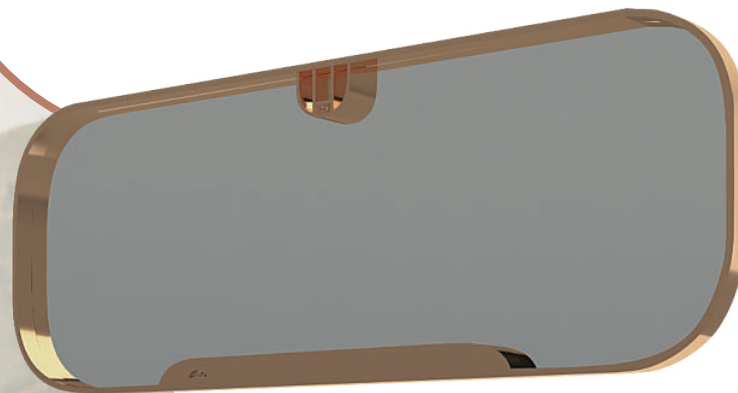

COMO
SOFA 2

DIMENSIONS
W 220 CM | D 80 CM | H 75 CM

MATERIALS AND FINISHES
Polished gold brass, fabric.

DINING ROOM

EACH PIECE IN THE COLLECTION IS PERFECT FOR THE DINING ROOM.
YOU CAN MIX, SEARCH, TRY!
OUR DESIGNERS WILL FIND THE IDEAL COMBINATION FOR YOU.