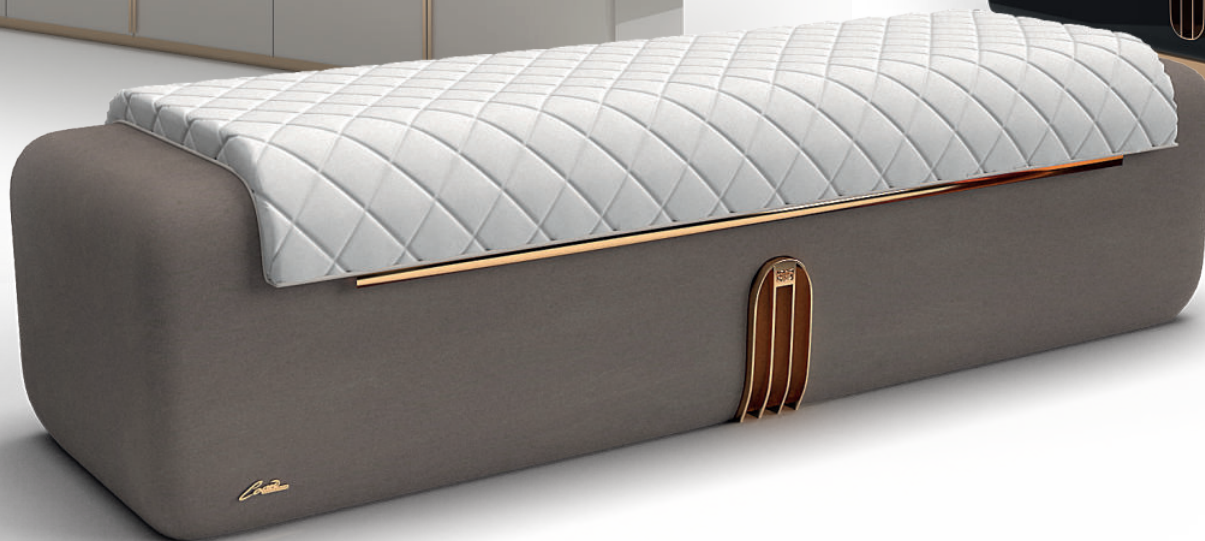

COMO BENCH

DIMENSIONS
W 140 CM | D 52 CM | H 43 CM

MATERIALS AND FINISHES
Polished gold brass, fabric.

**COMO
MIRROR**

DIMENSIONS
W 60 CM | D 5 CM | H 60 CM

MATERIALS AND FINISHES
Polished gold brass, mirror.